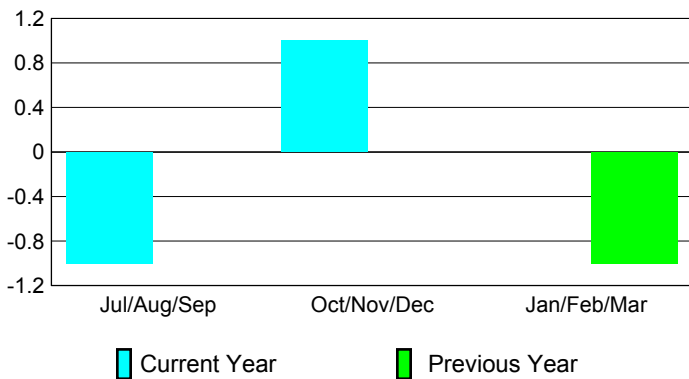

Club Results 2009-2010

Goal, New, Dropped, Gain/Loss

Comparison of Club Gain/Loss

Current Year Compared to the Previous Year

YTD Status Quo Clubs 2009-2010

Status Quo Clubs Compared to Status Quo Members

MEMBERSHIP