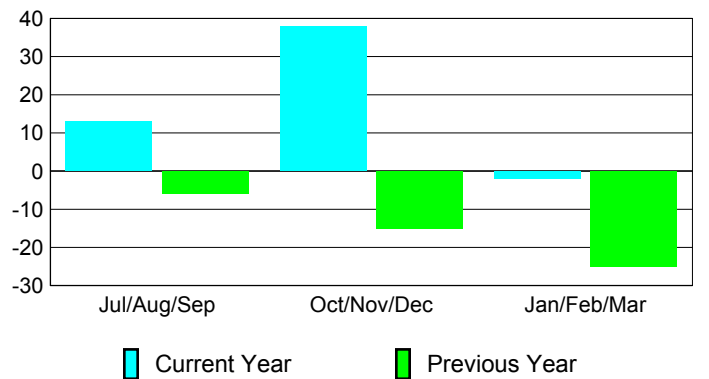

Comparison of Membership Gain/Loss

Current Year Compared to the Previous Year