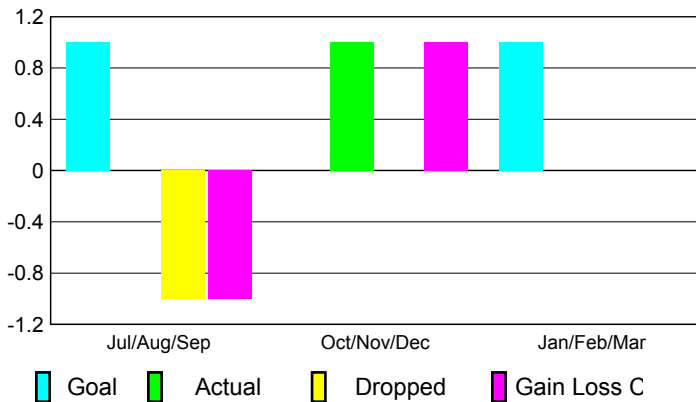

2009-2010 GMT Quarterly Report for District (or Undistricted) **District J 3**

GMT: **ORLANDO TEUBER W.**

Location: **URUGUAY**

GMT CA: **3**

CLUBS

Club Results
2009-2010

Clubs
2008-2009

Month	New Club	Actual New	Actual Dropped	Gain/Loss of	Gain/Loss of
	Goal	Clubs	Clubs	Clubs	Clubs
Jul/Aug/Sep	1	0	-1	-1	0
Oct/Nov/Dec	0	1	0	1	0
Jan/Feb/Mar	1	0	0	0	-1
Totals	2	1	-1	0	-1

Club Results 2009-2010

Goal, New, Dropped, Gain/Loss

Comparison of Club Gain/Loss

Current Year Compared to the Previous Year

YTD Status Quo Clubs 2009-2010

Status Quo Clubs Compared to Status Quo Members

MEMBERSHIP