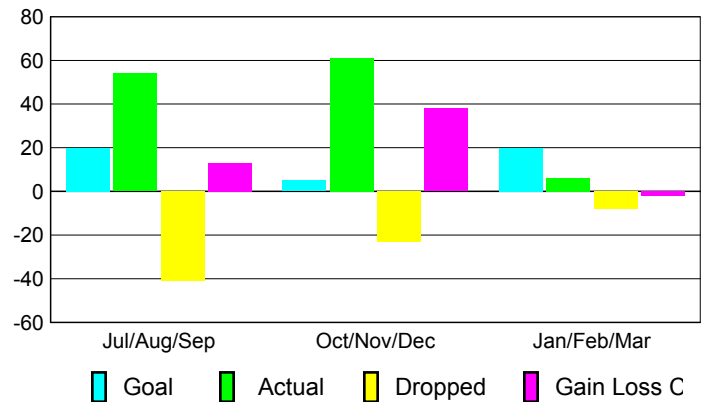

Membership Results 2009-2010

Goal, New, Dropped, Gain/Loss